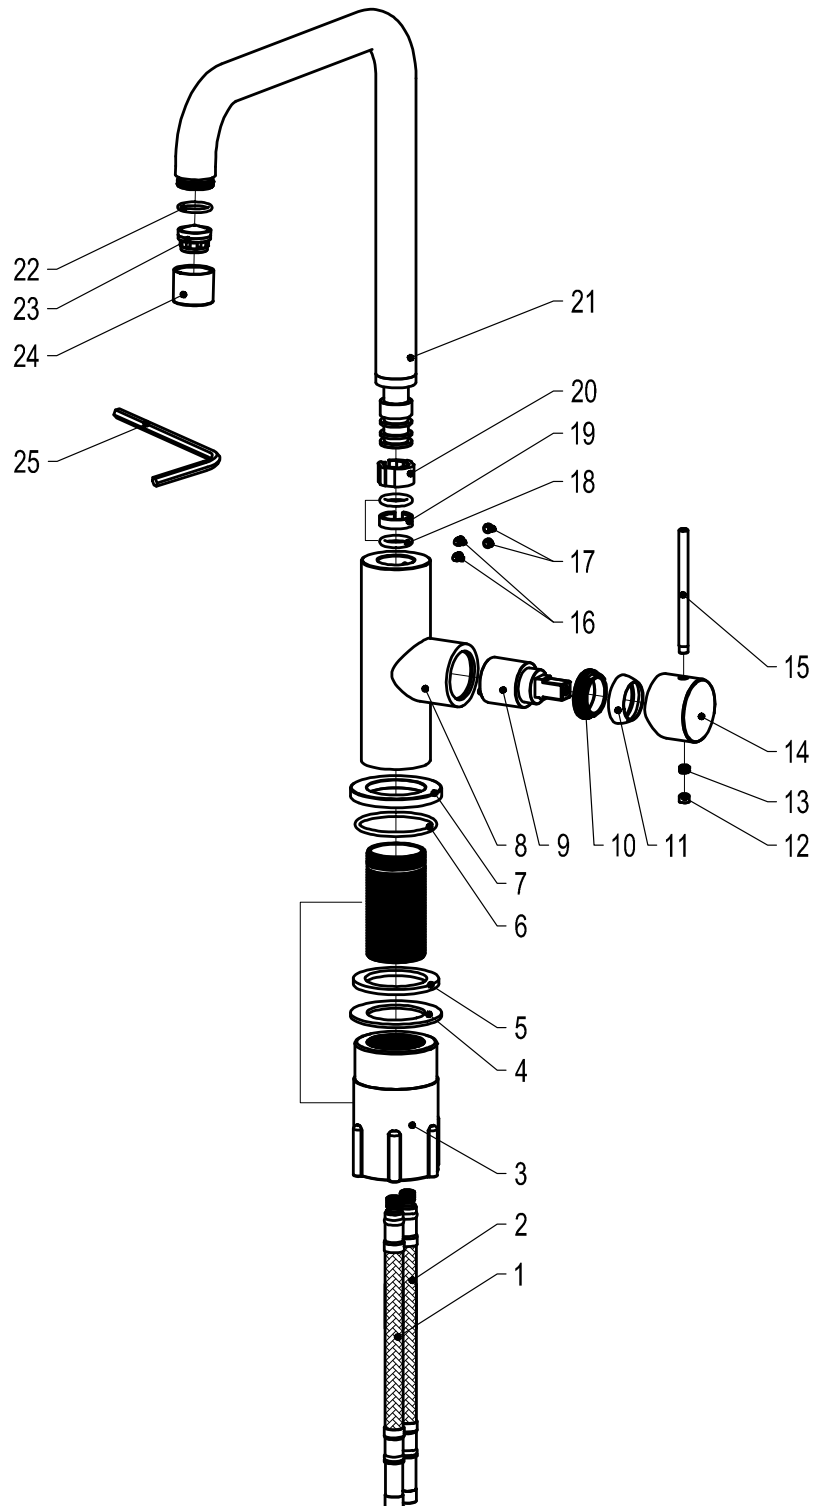

- 1 Flexible hose
- 2 Flexible hose
- 3 Fixing bushing
- 4 Washer
- 5 Washer
- 6 O ring
- 7 Base
- 8 Body
- 9 Cartridge
- 10 Screw nut
- 11 Cover ring
- 12 Rubber
- 13 Inner hex screw
- 14 Handle base
- 15 Handle bar
- 16 Inner hex screw
- 17 Rubber
- 18 O ring
- 19 Rubber
- 20 Rubber
- 21 Spout
- 22 O ring
- 23 Aerator
- 24 Aerator cover
- 25 Wrench

# Steel Mood Amber

Art no: 30132 RSK: 8311450

**SCANDTAP®**  
BATHROOM CONCEPTS

Scandtap AB, Olofsdalsvägen 21, 302 41 Halmstad, Sweden  
info@scandtap.com, www.scandtap.com